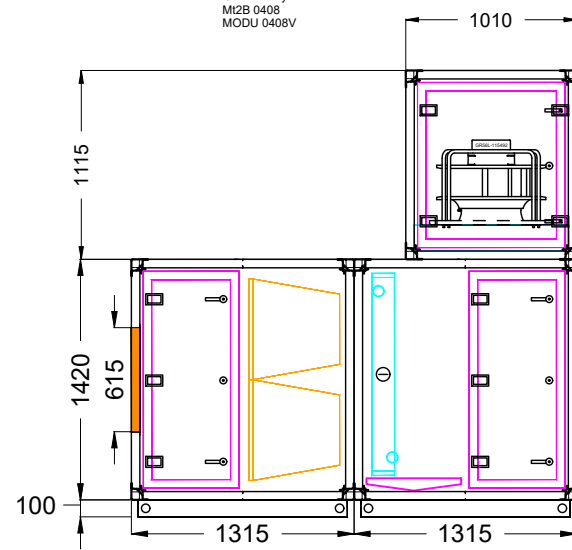

Top View

General Layout  
M2B 0408  
MODU 0408V

Right View

AIR DESIGN PTY. LTD. © A.C.N. 010 185 958  
45 NESTOR DRIVE, MEADOWBROOK, QUEENSLAND, AUSTRALIA. 4131  
TELEPHONE: (07) 32 999 888 FACSIMILE: (07) 32 999 800

UNLESS OTHERWISE SPECIFIED  
DIMENSIONS ARE IN MILLIMETERS  
BREAK AND DEBUR ALL SHARP EDGES

DO NOT SCALE DRAWING

Rev	By	Date	Description
00	Toh	21/11/2017	Initial Released

DRAWN: Toh	DATE: 21/11/2017	General Layout MODU 0408V
CHKED: --	DATE: --	-
APPRD: --	DATE: --	-
DRAWING NO: -	REV: 00	SCALE: N.T.S. SIZE: A3