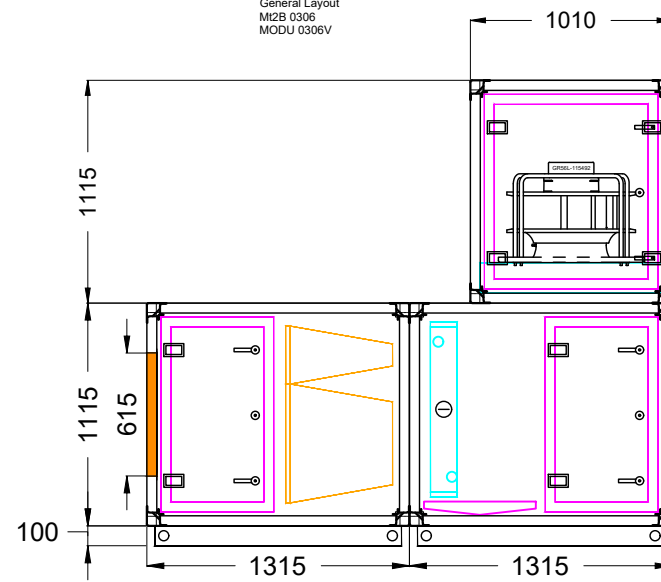

Top View

General Layout
M2B 0306
MODU 0306V

Right View

AIR DESIGN PTY. LTD. © A.C.N. 010 185 958
45 NESTOR DRIVE, MEADOWBROOK, QUEENSLAND, AUSTRALIA. 4131
TELEPHONE: (07) 32 999 888 FACSIMILE: (07) 32 999 800

UNLESS OTHERWISE SPECIFIED
DIMENSIONS ARE IN MILLIMETERS
BREAK AND DEBUR ALL SHARP EDGES

DO NOT SCALE DRAWING

00	Toh	21/11/2017	Initial Released	DRAWN: Toh	DATE: 21/11/2017	General Layout MODU 0306V	
Rev	By	Date	Description	CHKED: --	DATE: --		
				APPRD: --	DATE: --		
				DRAWING NO: -	REV: 00	SCALE: N.T.S.	SIZE: A3