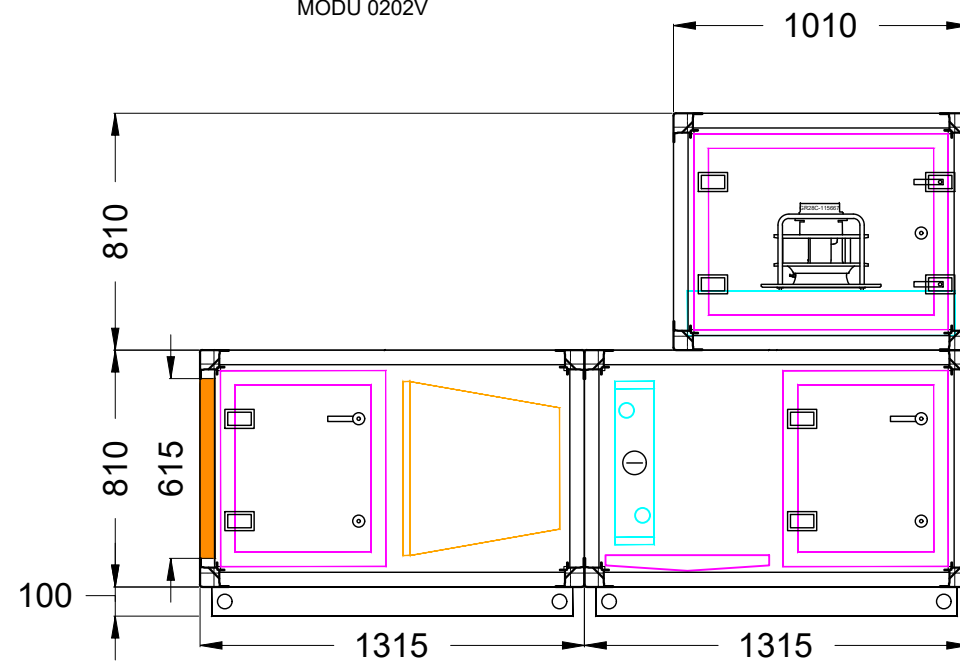

Top View (Layer 2)

Top View

General Layout
M12B 0202
MODU 0202V

Right View

UNLESS OTHERWISE SPECIFIED
DIMENSIONS ARE IN MILLIMETERS
BREAK AND DEBUR ALL SHARP EDGES

DO NOT SCALE DRAWING

Rev	By	Date	Description
00	Toh	21/11/2017	Initial Released