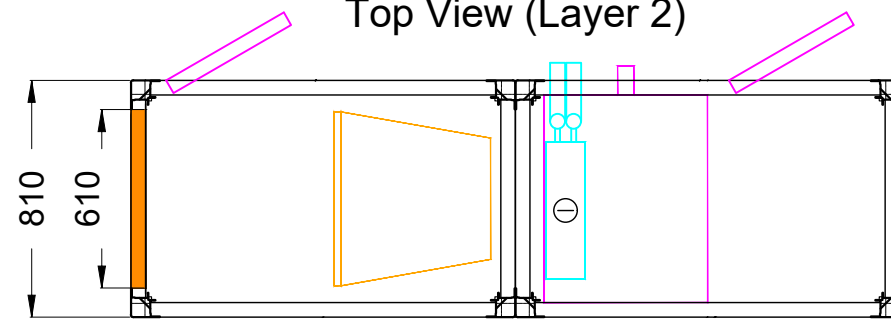

Top View (Layer 2)

Top View

General Layout
M12B 0202
MODU 0202V

Right View

UNLESS OTHERWISE SPECIFIED
DIMENSIONS ARE IN MILLIMETERS
BREAK AND DEBUR ALL SHARP EDGES

DO NOT SCALE DRAWING

Rev	By	Date	Description
00	Toh	21/11/2017	Initial Released