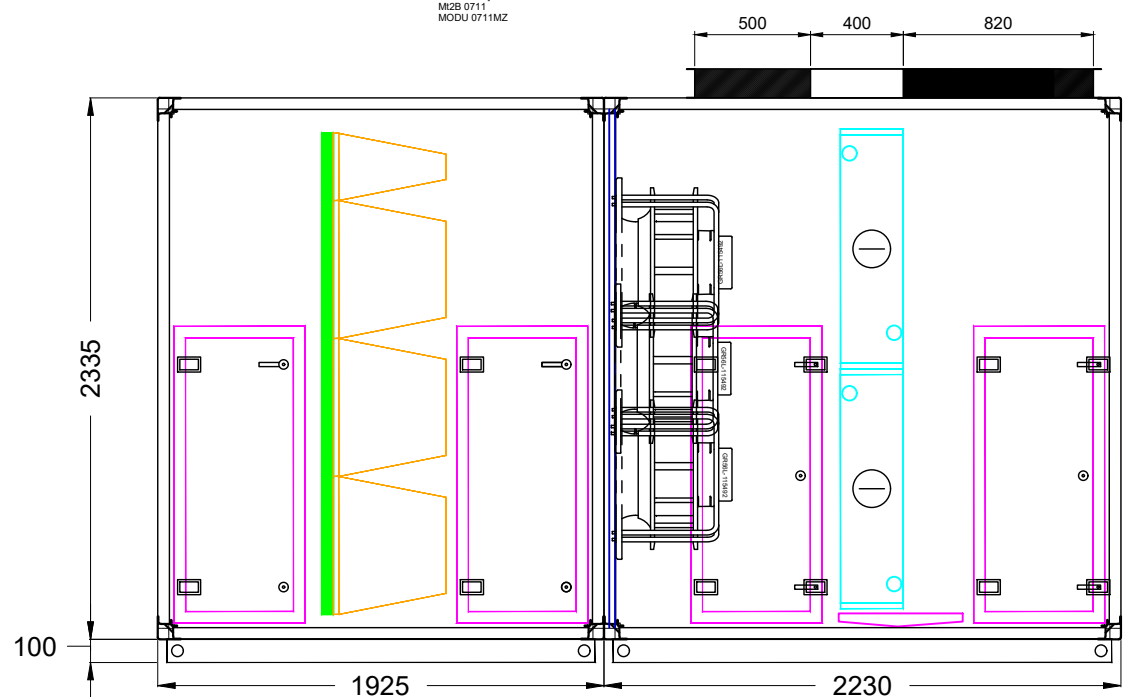

Top View

General Layout
M2B 0711
MODU 0711MZ

Right View

UNLESS OTHERWISE SPECIFIED
DIMENSIONS ARE IN MILLIMETERS
BREAK AND DEBUR ALL SHARP EDGES

DO NOT SCALE DRAWING

Rev	By	Date	Description
00	Toh	22/11/2017	Initial Released

AIR DESIGN PTY. LTD. © A.C.N. 010 185 958 45 NESTOR DRIVE, MEADOWBROOK, QUEENSLAND, AUSTRALIA, 4131 TELEPHONE: (07) 32 999 888 FACSIMILE: (07) 32 999 800					
DRAWN:	Toh	DATE:	22/11/2017	General Layout Multizone Unit - MODU 0711MZ -	
CHKED:	--	DATE:	--		
APPRD:	--	DATE:	--		
DRAWING NO:	-			REV:	00
				SCALE:	N.T.S.
				SIZE:	A3