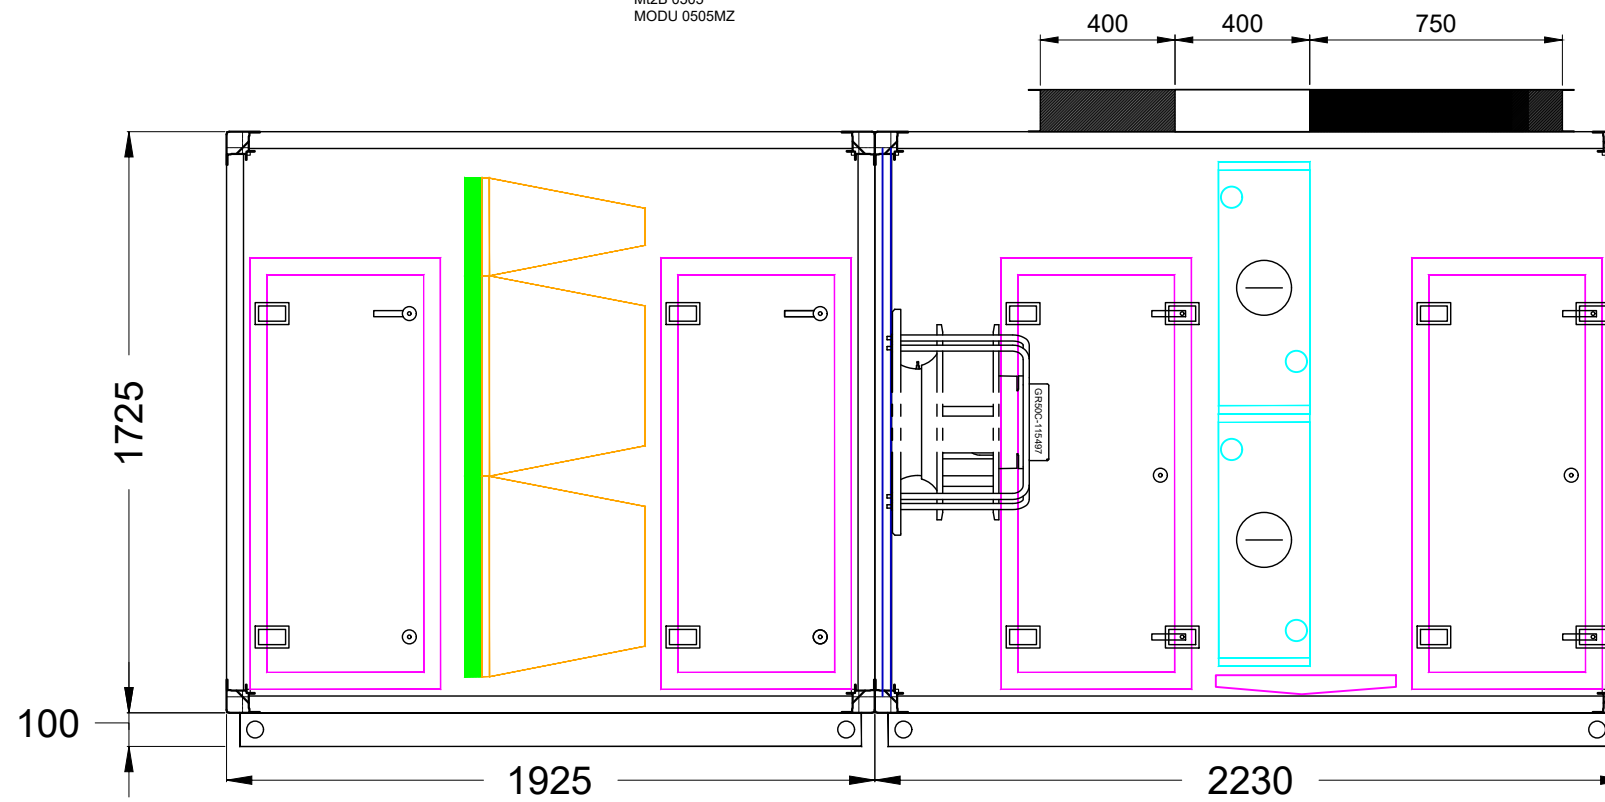

Right View

AIR DESIGN PTY. LTD. © A.C.N. 010 185 958
45 NESTOR DRIVE, MEADOWBROOK, QUEENSLAND, AUSTRALIA. 4131
TELEPHONE: (07) 32 999 888 FACSIMILE: (07) 32 999 800

UNLESS OTHERWISE SPECIFIED
DIMENSIONS ARE IN MILLIMETERS
BREAK AND DEBUR ALL SHARP EDGES

DO NOT SCALE DRAWING

Rev	By	Date	Description
00	Toh	22/11/2017	Initial Released

DRAWN: Toh	DATE: 22/11/2017
CHKED: --	DATE: --
APPRD: --	DATE: --

General Layout Multizone Unit -MODU 0505MZ -	
REV: 00	SCALE: N.T.S.
SIZE: A3	

DRAWING NO: -