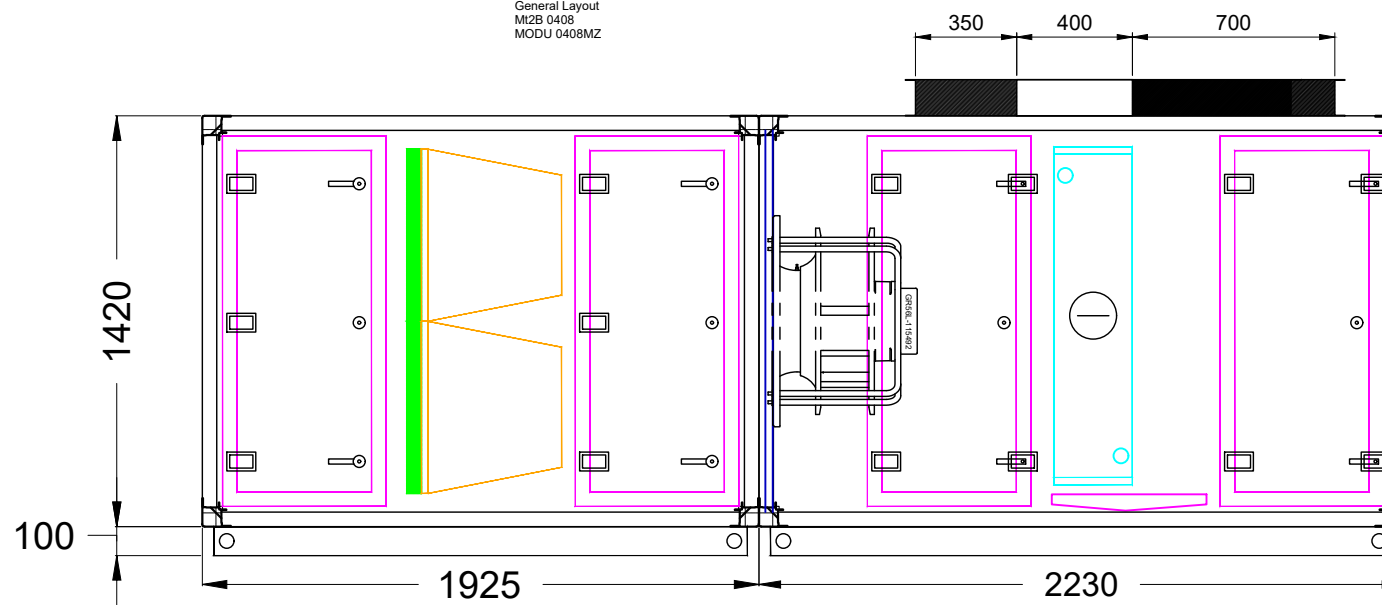

Right View

AIR DESIGN PTY. LTD. © A.C.N. 010 185 958
45 NESTOR DRIVE, MEADOWBROOK, QUEENSLAND, AUSTRALIA. 4131
TELEPHONE: (07) 32 999 888 FACSIMILE: (07) 32 999 800

UNLESS OTHERWISE SPECIFIED
DIMENSIONS ARE IN MILLIMETERS
BREAK AND DEBUR ALL SHARP EDGES

DO NOT SCALE DRAWING

Rev	By	Date	Description
00	Toh	22/11/2017	Initial Released

DRAWN: Toh	DATE: 22/11/2017
CHKED: --	DATE: --
APPRD: --	DATE: --

General Layout Multizone Unit - MODU 0408MZ -	
REV: 00	SCALE: N.T.S.
SIZE: A3	

DRAWING NO: -