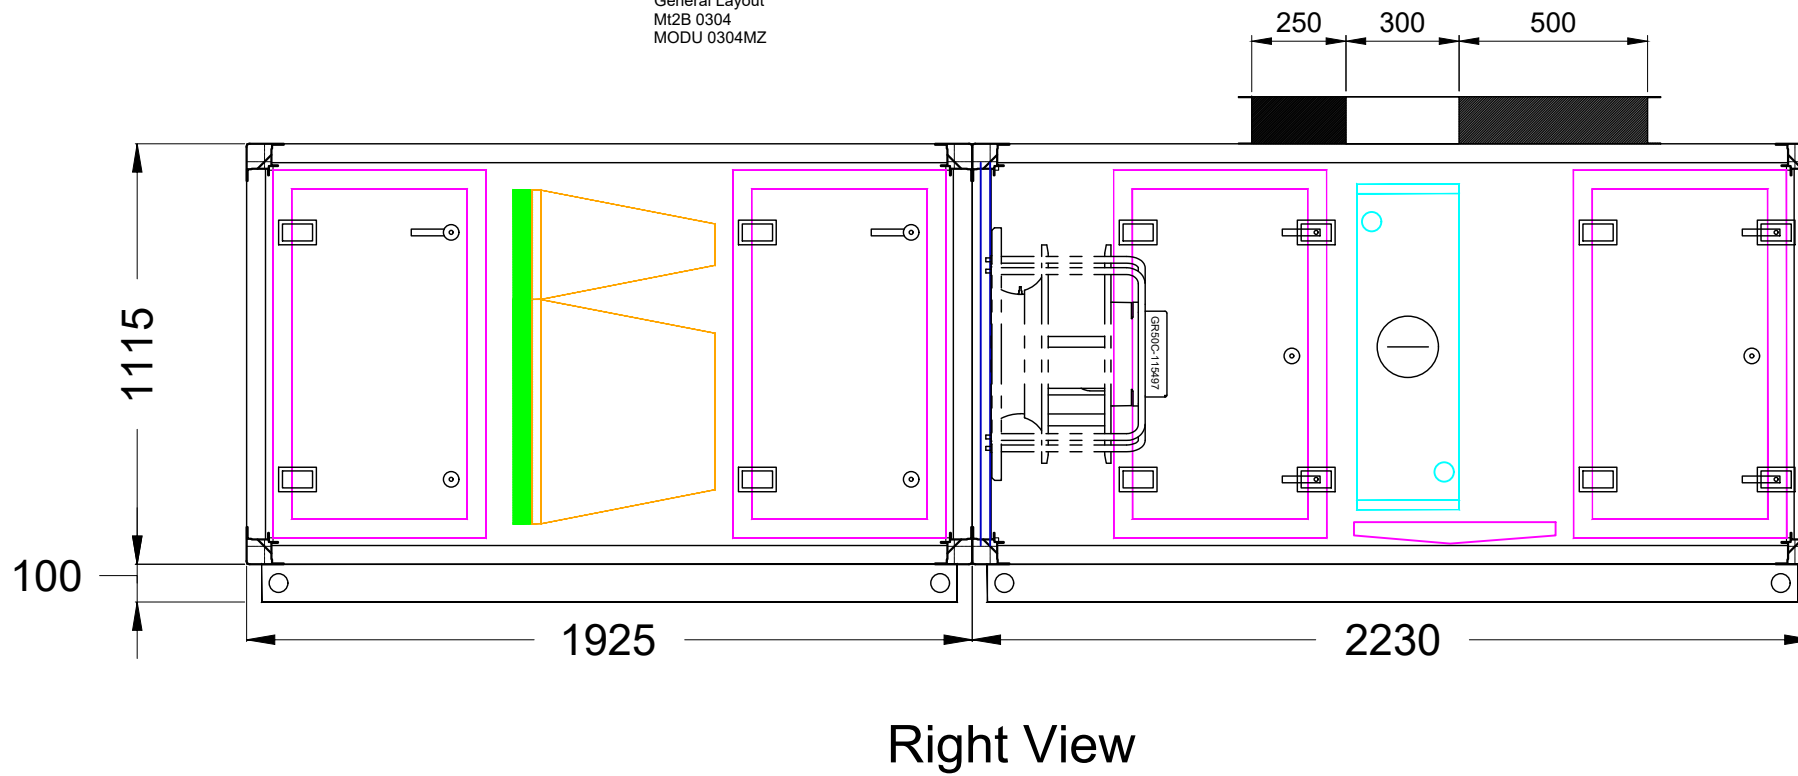

DO NOT SCALE DRAWING

Rev	By	Date	Description
00	Toh	22/11/2017	Initial Released

AIR DESIGN PTY. LTD. © A.C.N. 010 185 958
45 NESTOR DRIVE, MEADOWBROOK, QUEENSLAND, AUSTRALIA, 4131
TELEPHONE: (07) 32 999 888 FACSIMILE: (07) 32 999 800

DRAWN: Toh	DATE: 22/11/2017	General Layout Multizone Unit - MODU 0304MZ -	
CHKED: --	DATE: --		
APPRD: --	DATE: --		
DRAWING NO: -	REV: 00	SCALE: N.T.S.	SIZE: A3